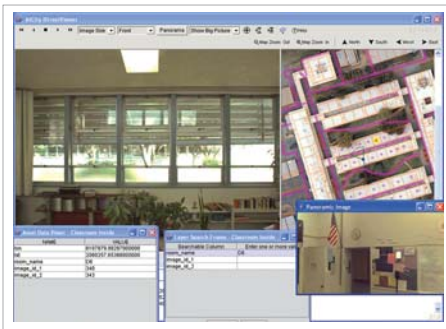

Facility Management

Integrated solution
Plant, Water district, Parks

Assessor's Office

Drive-by appraisal
Dynamic multiple pictures

PARTIAL LIST OF CUSTOMERS

City of Hayward, California
City of Livermore, California
City of San Diego, California
City of Chula Vista, California
City of Oxnard, California
City of Inglewood, California
City of Camarillo, California
City of Dublin, California
City of Encinitas, California
City of Menlo Park, California
City of Thousand Oaks, California
City of Stockton, California
City of Lake Oswego, Oregon
Union Sanitary District, California