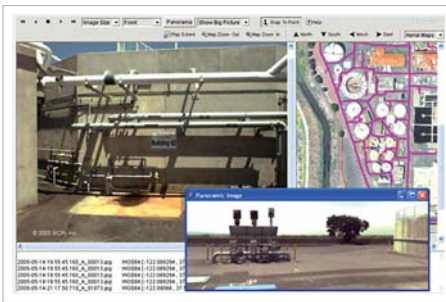

Facility Management

Integrated solution
Plant, Water district, Parks

Assessor's Office

Drive-by appraisal
Dynamic multiple pictures

PARTIAL LIST OF CUSTOMERS

City of Hayward, California
City of Livermore, California
City of San Diego, California
City of Chula Vista, California
City of Oxnard, California
City of Inglewood, California
City of Camarillo, California
City of Dublin, California
City of Encinitas, California
City of Menlo Park, California
City of Thousand Oaks, California
City of Stockton, California
City of Lake Oswego, Oregon
Union Sanitary District, California