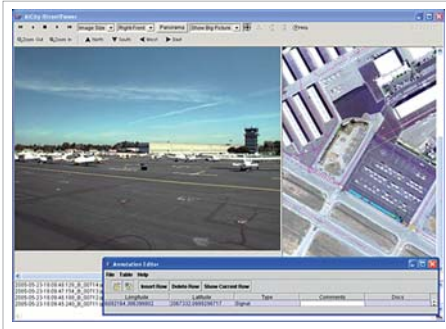

Facility Management

Integrated solution
Plant, Water district, Parks

Assessor's Office

Drive-by appraisal
Dynamic multiple pictures

PARTIAL LIST OF CUSTOMERS

City of Hayward, California
City of Livermore, California
City of San Diego, California
City of Chula Vista, California
City of Oxnard, California
City of Inglewood, California
City of Camarillo, California
City of Dublin, California
City of Encinitas, California
City of Menlo Park, California
City of Thousand Oaks, California
City of Stockton, California
City of Lake Oswego, Oregon
Union Sanitary District, California